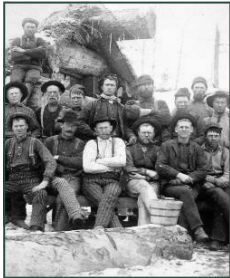

Hawk Lake Log Chute Historic Site

Their struggle.

Our history.

705.489.2379

www.stanhopemuseum.on.ca

YES! I want to join "The Log Drive" to be part of this historic project.

I would like to:

- Be added to your e-mailing list
 - Share logging stories or photos
 - Make a tax deductible * donation of:
 - \$100
 - \$250
 - \$500
 - \$1,000
 - \$2,000
 - \$5,000
 - \$_____
- * tax receipts provided for \$50 or more