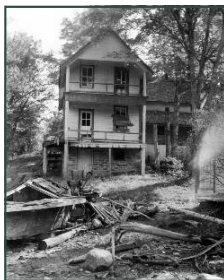

Hawk Lake Log Chute Historic Site

Their struggle.

Our history.

705.489.2379

www.stanhopemuseum.on.ca

YES! I want to join "The Log Drive" to be part of this historic project.

I would like to:

- Be added to your e-mailing list
 - Share logging stories or photos
 - Make a tax deductible * donation of:
 - \$100
 - \$250
 - \$500
 - \$1,000
 - \$2,000
 - \$5,000
 - \$_____
- * tax receipts provided for \$50 or more